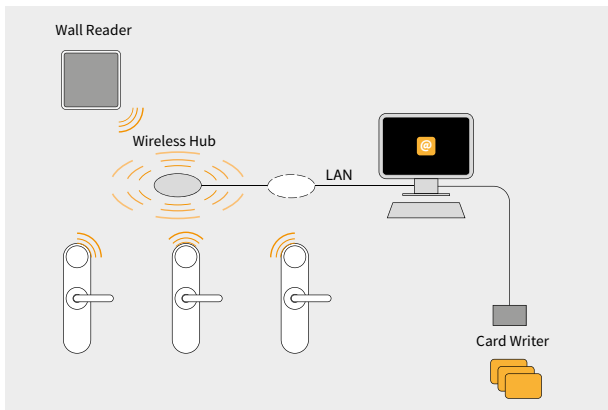

Mobile MasterKey

As for Wireless Online but with the added ability to utilise smartphones or smartwatches - a significant benefit to guests and the hotel including:
- no need for guests to visit reception to collect keys
- option to include loyalty schemes
- avoid the on-going cost of guest cards and replacements
- hotel has a means of contact with guests

Hotels, spas and resorts
Sports clubs & gyms
Student or other accommodation facilities