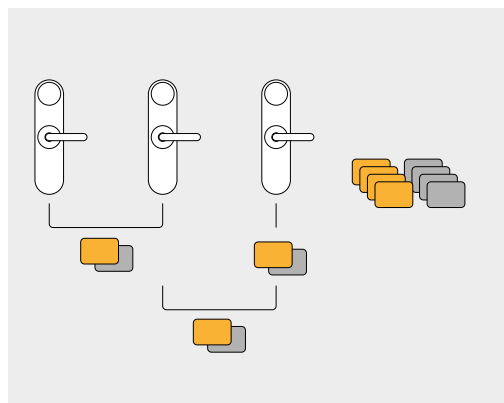

i-LOCK - SYSTEM OPTIONS

Use i-LOCK wall readers at strategic locations to provide access to entrances, garages or special function rooms. They can be used to validate user cards using Network on Card or provide the hotel with "Real Time" control when used as part of an online system.

System	Shadow Card	Network on Card
Main Features	Introductory level product solution for small hotels and guest houses that do not need to run the expense of software Each lock is totally standalone - Quick and easy to install Locks are programmed at the door Lost or stolen cards are voided at each lock RFID cards used as keys Easy upgrade path for existing hardware doors Compatible with wall readers to give control of third party electronic locking	Multi-door applications requiring system administration by software - typical hotel solution Web Based Software – multiple levels PMS compatible Integration of Energy Control Systems, Lockers & Elevators Information is communicated around the system via user cards. Combine wall readers to control third party locking, automatic doors etc.
Typical Applications	Small hotels or health spas with a limited number of rooms	Hotels, spas and resorts Sports clubs & gyms Student or other accommodation facilities

Schematic