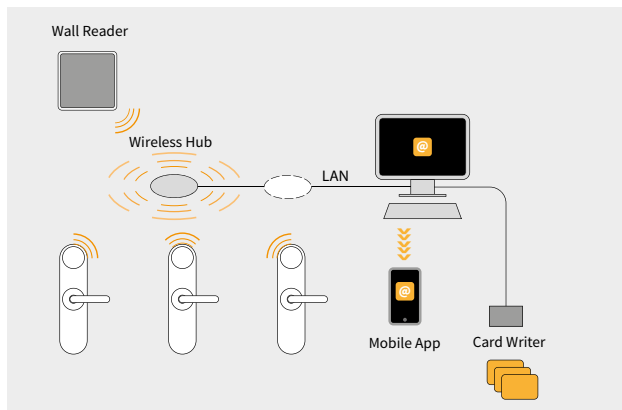

Mobile MasterKey

As for Wireless Online but with the added ability to utilise smartphones or smartwatches - a significant benefit to guests and the hotel including:
- no need for guests to visit reception to collect keys
- option to include loyalty schemes
- avoid the on-going cost of guest cards and replacements
- hotel has a means of contact with guests

Hotels, spas and resorts
Sports clubs & gyms
Student or other accommodation facilities