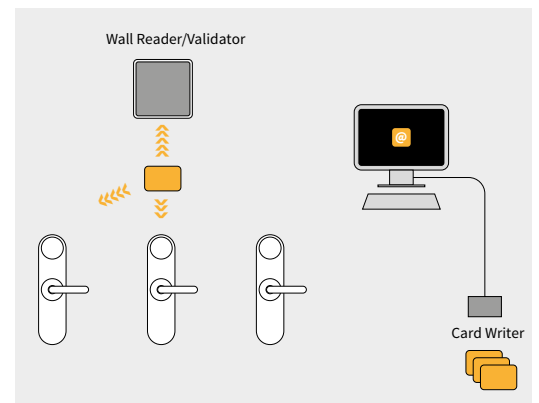

i-LOCK - SYSTEM OPTIONS

Use i-LOCK wall readers at strategic locations to provide access to entrances, garages or special function rooms. They can be used to validate user cards using Network on Card or provide the hotel with "Real Time" control when used as part of an online system.

System	Shadow Card	Network on Card
Main Features	Introductory level product solution for small hotels and guest houses that do not need to run the expense of software Each lock is totally standalone - Quick and easy to install Locks are programmed at the door Lost or stolen cards are voided at each lock RFID cards used as keys Easy upgrade path for existing hardware doors Compatible with wall readers to give control of third party electronic locking	Multi-door applications requiring system administration by software - typical hotel solution Web Based Software – multiple levels PMS compatible Integration of Energy Control Systems, Lockers & Elevators Information is communicated around the system via user cards. Combine wall readers to control third party locking, automatic doors etc.
Typical Applications	Small hotels or health spas with a limited number of rooms	Hotels, spas and resorts Sports clubs & gyms Student or other accommodation facilities

Schematic