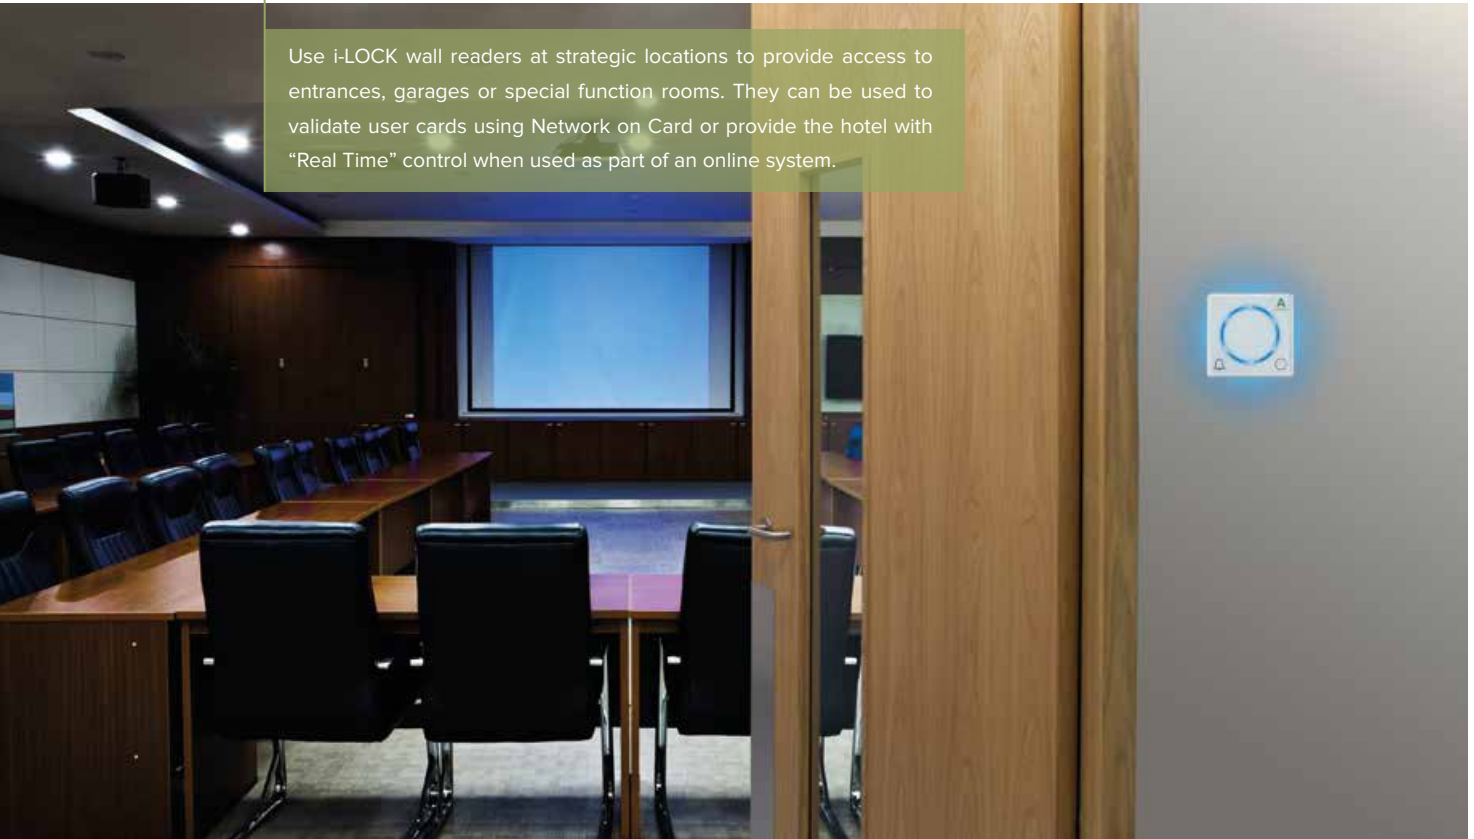

i-LOCK - SYSTEM OPTIONS

Use i-LOCK wall readers at strategic locations to provide access to entrances, garages or special function rooms. They can be used to validate user cards using Network on Card or provide the hotel with "Real Time" control when used as part of an online system.