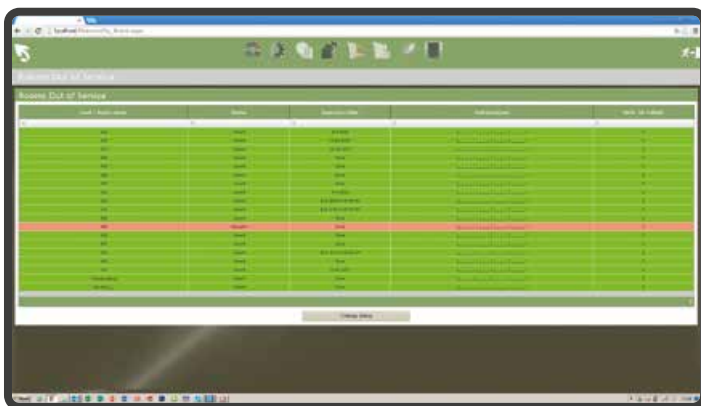

A series of easy to follow drop down menus allows the administrator to:

- Set up individual door locks
- Create/manage Mifare and Mobile Keys for guests
- Create/manage Mifare and Mobile Keys for your staff
- Monitor activity - access information about door status virtually in real time
- Programme remote functions including remote opening and remote closing of doors
- Messaging - the system will send you an email if batteries are low, locks are offline etc.
- Optional cloud hosting