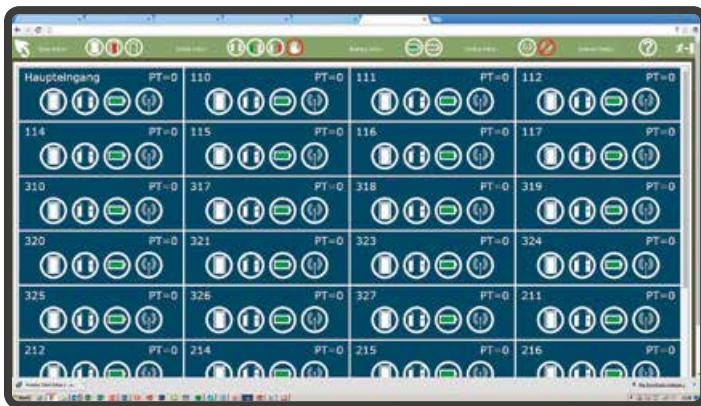

A series of easy to follow drop down menus allows the administrator to:

- Set up individual door locks
- Create/manage Mifare and Mobile Keys for guests
- Create/manage Mifare and Mobile Keys for your staff
- Monitor activity - access information about door status virtually in real time
- Programme remote functions including remote opening and remote closing of doors
- Messaging - the system will send you an email if batteries are low, locks are offline etc.
- Optional cloud hosting