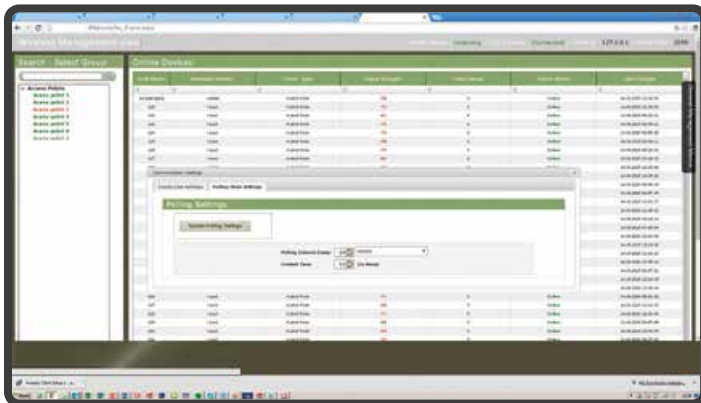

A series of easy to follow drop down menus allows the administrator to:

- Set up individual door locks
- Create/manage Mifare and Mobile Keys for guests
- Create/manage Mifare and Mobile Keys for your staff
- Monitor activity - access information about door status virtually in real time
- Programme remote functions including remote opening and remote closing of doors
- Messaging - the system will send you an email if batteries are low, locks are offline etc.
- Optional cloud hosting